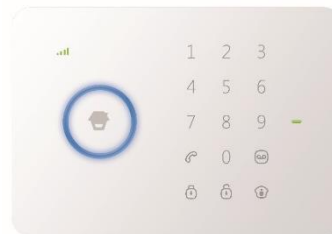

### Wirefree GSM/SMS RFID Touch Alarm System and WiFi HD Camera Kit

#### Summary:

The G5 Wirefree alarm system incorporates a Touch pad for a modern feel alarm system. The alarm uses GSM communication to send alerts via SMS for Alarm conditions, power failure, power recovery and low battery. The panel can be remotely monitored via phone. The built in loud speaker is ideal for a loud Siren conditions and use with two-way talking.

The miGuard IP116 camera is a Wireless WiFi operated IP camera that is compatible with the miGuard range of Alarms. Via the App, you get to see and hear what's going on in your property from anywhere in the world.

#### Key Features:

- Simple touch panel operation
- Built-in SIM to enable full remote operation including Arm & Disarm via SMS or App
- Automatic alerts for Intrusion, Emergency, Power Failure, Disarm and Flood
- Personalised text messages e.g. for when the Kids come home
- HD video quality at 720p
- Two-Way Audio Communication with the built-in microphone and speaker